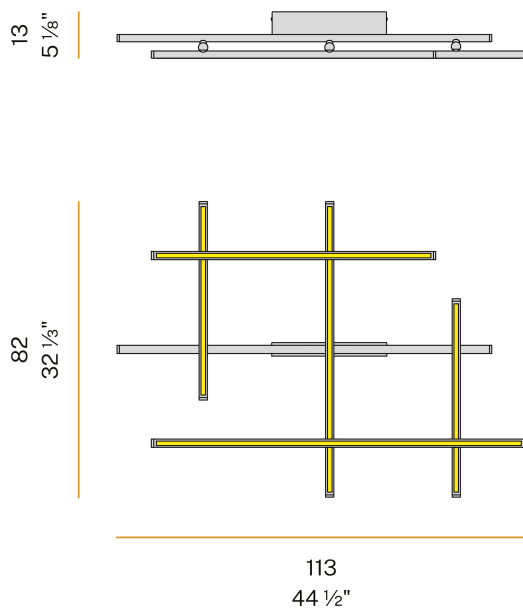

PANZERI

Hilow

220-240V AC dimmable (DALI/Push DIM)

P02801.115.0502

● white

Data sheet

CODE	P02801.115.0502
SYSTEM POWER CONSUMPTION	71W
EFFICACY	64.82lm/W
LIGHT SOURCE	LED
LIGHT SOURCE LIFETIME	L70 (B10) 60.000h
COLOUR TEMPERATURE	2700K Ra>90
LIGHT DISTRIBUTION	diffused
POWER SUPPLY	220-240V AC
FREQUENCY	50/60Hz
ELECTRICAL CONFIGURATION	dimmable (DALI/Push DIM)
DRIVER	integrated included
NOMINAL LUMINOUS FLUX	8316lm
LUMEN OUTPUT	4602lm
EFFICIENCY	55.3%
WEIGHT	2,97 Kg
PROTECTION DEGREE	IP20
COLOUR TOLLERANCES	SDCM 3
PACKING DIMENSIONS (CM)	87,0 x 118,0 x 14,0

Ceiling lighting fixture for interiors, with direct and indirect light emission.
Pickled sheet metal ceiling bracket in polyacrylic paint.
Pickled sheet metal wall plate in polyacrylic paint.
Extruded aluminium structure in white, mat black, bronze, mat brass or titanium polyacrylic paint.
Joints in turned brass and die-cast aluminium in polyacrylic paint.
Die-cast aluminium end caps in polyacrylic paint.
Extruded polycarbonate diffusers with opaline finish.

Technical drawing

Polar diagram