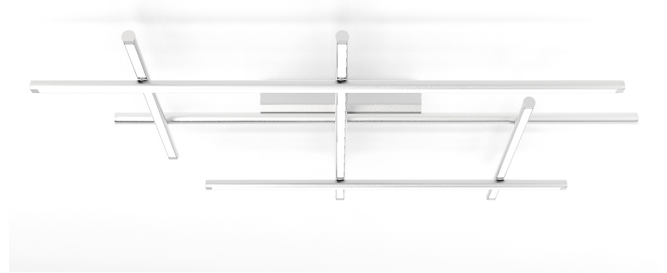

PANZERI

Hilow

220-240V AC dimmable (DALI/Push DIM)

P02801.115.0502

● white

Data sheet

CODE	P02801.115.0502
SYSTEM POWER CONSUMPTION	71W
EFFICACY	64.82lm/W
LIGHT SOURCE	LED
LIGHT SOURCE LIFETIME	L70 (B10) 60.000h
COLOUR TEMPERATURE	2700K Ra>90
LIGHT DISTRIBUTION	diffused
POWER SUPPLY	220-240V AC
FREQUENCY	50/60Hz
ELECTRICAL CONFIGURATION	dimmable (DALI/Push DIM)
DRIVER	integrated included
NOMINAL LUMINOUS FLUX	8316lm
LUMEN OUTPUT	4602lm
EFFICIENCY	55.3%
WEIGHT	2,97 Kg
PROTECTION DEGREE	IP20
COLOUR TOLLERANCES	SDCM 3
PACKING DIMENSIONS (CM)	87,0 x 118,0 x 14,0

Ceiling lighting fixture for interiors, with direct and indirect light emission.
Pickled sheet metal ceiling bracket in polyacrylic paint.
Pickled sheet metal wall plate in polyacrylic paint.
Extruded aluminium structure in white, mat black, bronze, mat brass or titanium polyacrylic paint.
Joints in turned brass and die-cast aluminium in polyacrylic paint.
Die-cast aluminium end caps in polyacrylic paint.
Extruded polycarbonate diffusers with opaline finish.